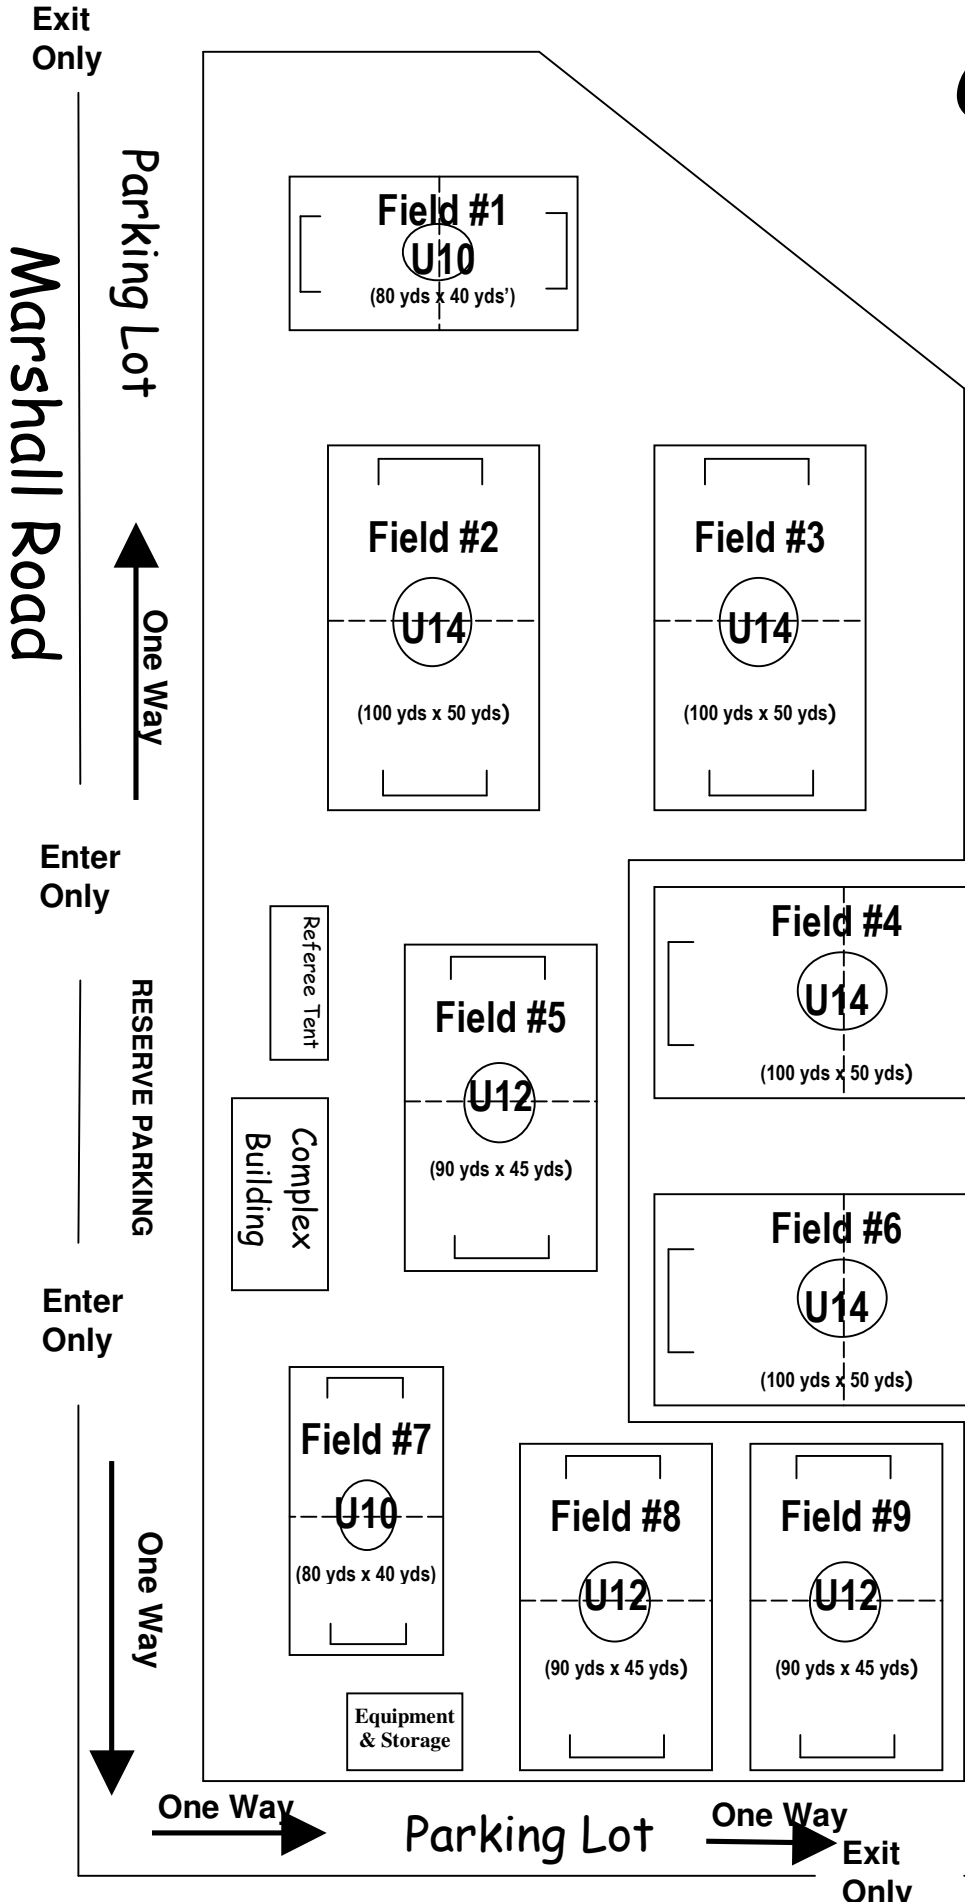

Creal Soccer Complex

SITE #1
 511 North Marshall Road
 Coldwater, MI 49036
 (517)279-7577
 branchcountysoccer.com

Creal Soccer Complex Building

- Restrooms
- Full Concession Stand
- Meeting Room
- Team Check In
- Turn in of Game Cards
- Information
- Awards
- South End of Building
- Standings

ADDITIONAL PARKING:
 Parking is available across State Street. Please **DO NOT PARK** in front of businesses, use the open lot only.

State Street